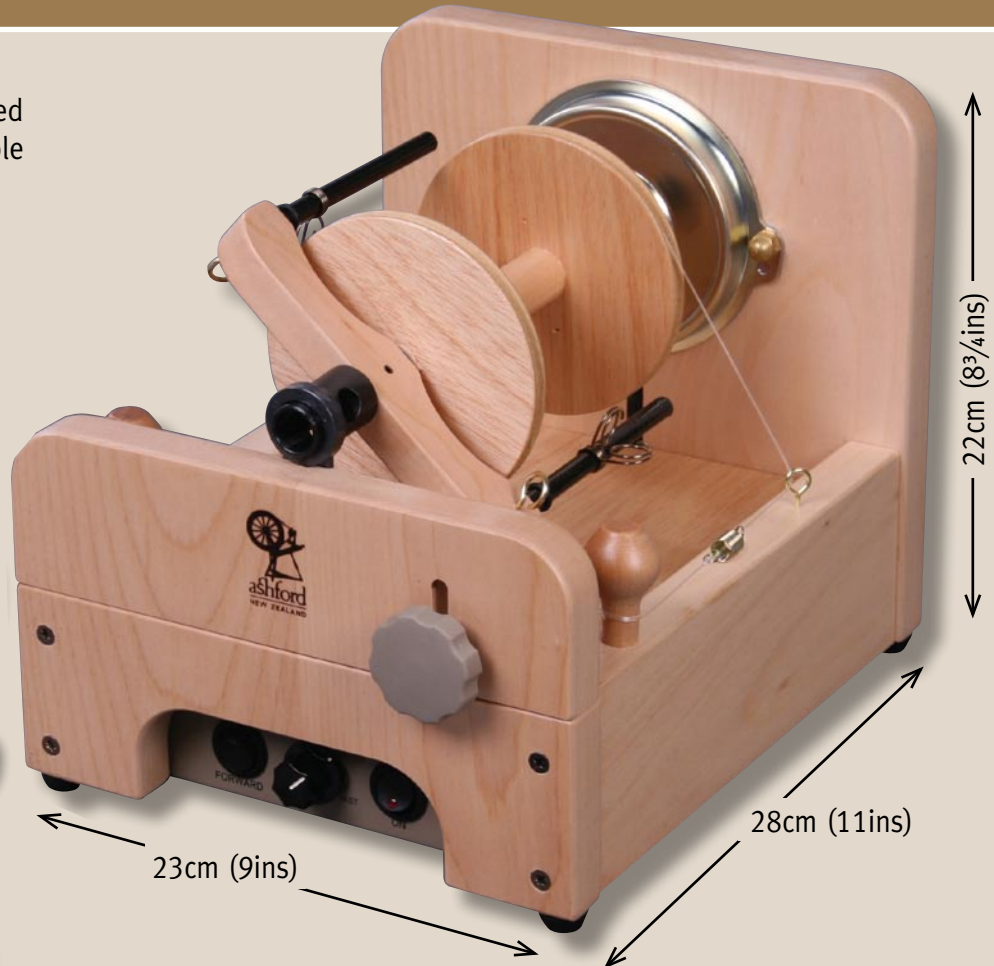

NEW ASHFORD E-SPINNER

Spin fine and textured yarns. Very easy to use and very portable. Spin at home or in your car, caravan, RV or boat. Smooth quiet direct drive 12V motor. Includes a sliding hook flyer, 3 large jumbo bobbins and lazy kate with yarn guide. Power pack, cord and interchangeable outlet. Assembled & lacquered.

Quiet motor drives flyer. Change speed to spin thin to thick yarns. So portable as very light and compact.

Orifice 1.5cm (5/8")
 Motor 12volt DC 6amp
 Speed 0-1500rpm
 Bobbin capacity 225g (8oz)
 Power supply 110 or 220 volts
 Weight 2.8kg (6lbs)

Includes simple "push & twist" interchangeable outlet plugs for use world wide.

CE approved power supply and motor.